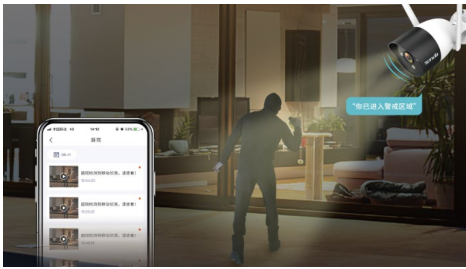

Tenda

CT6

Tenda Outdoor Wi-Fi Camera

2K

CT6

Tenda Outdoor Wi-Fi Camera 2K

Products Description

The outdoor Wi-Fi camera-CT6, is a high-performance outdoor surveillance camera that integrates 2K resolution video, full-duplex two-way audio, smart-motion detection, sound and light alarm functions. The product is mostly used for outdoor monitoring scenarios such as courtyard, shops and schools, etc. The users can access the video via wireless or wired connection to the internet.

Selling Points

Sound and Light Alarm

When intrusion is detected during the alert period, a sound and white flashing light alarm will be triggered to warn illegal intruders. At the same time, the alarm message will be sent to your mobile.

S-motion Detection

Based on AI deep learning image identification technology of Tenda, it integrates figure detection and motion detection, accurately recognizes figure movement, automatically captures suspicious status, and pushes alarm information in real time. Invalid alarms are filtered, thus greatly improving accuracy.

Selling Points

Two-way Audio

Real-time full-duplex two-way audio communication function enables you to chat with your family anytime and anywhere, bringing the most affectionate greetings to your beloved.