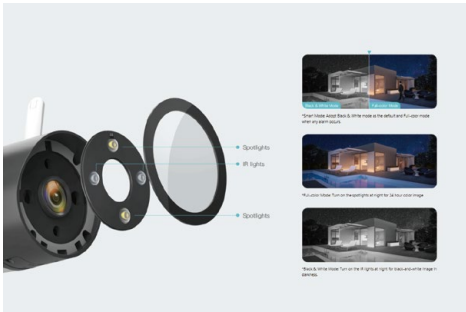

Tenda

CT6

Tenda Outdoor Wi-Fi Camera

2K

CT6

Tenda Outdoor Wi-Fi Camera 2K

Products Description

The outdoor Wi-Fi camera-CT6, is a high-performance outdoor surveillance camera that integrates 2K resolution video, full-duplex two-way audio, smart-motion detection, sound and light alarm functions. The product is mostly used for outdoor monitoring scenarios such as courtyard, shops and schools, etc. The users can access the video via wireless or wired connection to the internet.

Selling Points

Sound and Light Alarm

When intrusion is detected during the alert period, a sound and white flashing light alarm will be triggered to warn illegal intruders. At the same time, the alarm message will be sent to your mobile.

Full-color Mode

Equipped with two high-power spotlights and two IR lights, and high sensitive image sensors, your night vision is now lit up and in full-color. There are three available night vision modes: Smart Mode, Full-color Mode, and Black & White Mode.

S-motion Detection

Based on AI deep learning image identification technology of Tenda, it integrates figure detection and motion detection, accurately recognizes figure movement, automatically captures suspicious status, and pushes alarm information in real time. Invalid alarms are filtered, thus greatly improving accuracy.